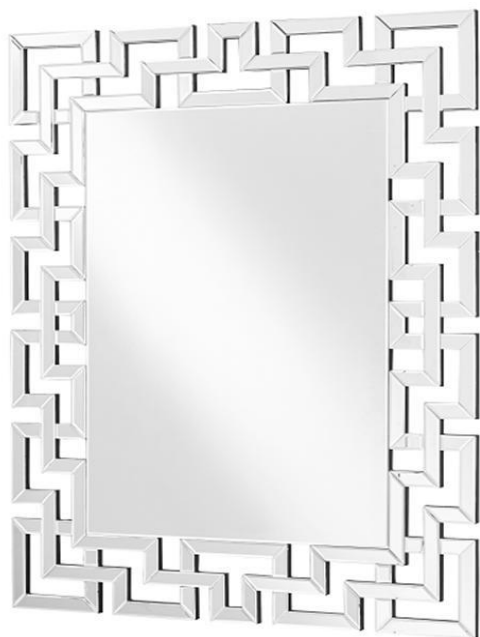

PRODUCT SPECIFICATION SHEET

Modern COLLECTION

Clear Wall Mirror 37.6 inch Clear finish

Item No:MR9152
(Clear)

Dimensions

length	37.6
width	0.7
height	47.6
product weight	43.69 lbs

Specifications

Finish	1 Finish
mount type	wall mounted
shape	rectangle
orientation	horizontal and vertical
framed	yes
frame material details	Mirror and MDF
power source	none
magnifying	none
storage included	no
installation hardware included	no
Warranty	1 Year Limited
Shipment Type	Small Parcel